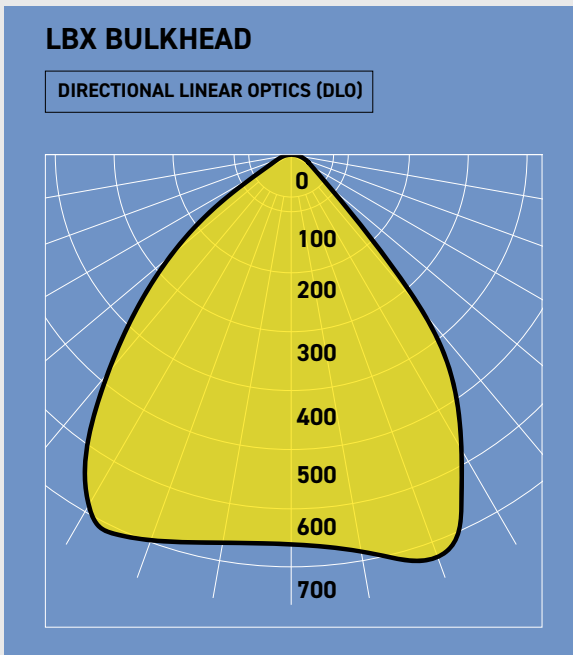

LIGHT OUTPUT DIAGRAM