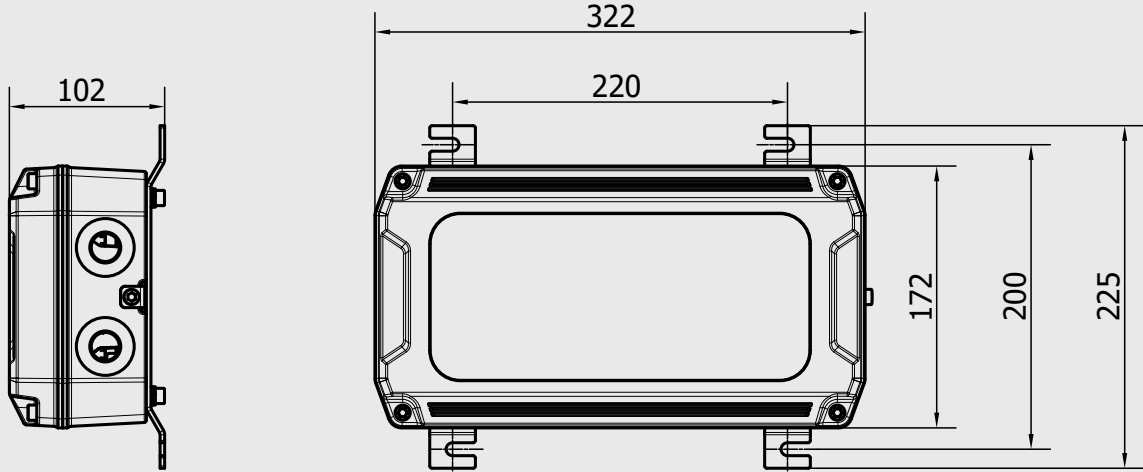

TECHNICAL INFORMATION

PRODUCT DIMENSIONS

LBX BULKHEAD