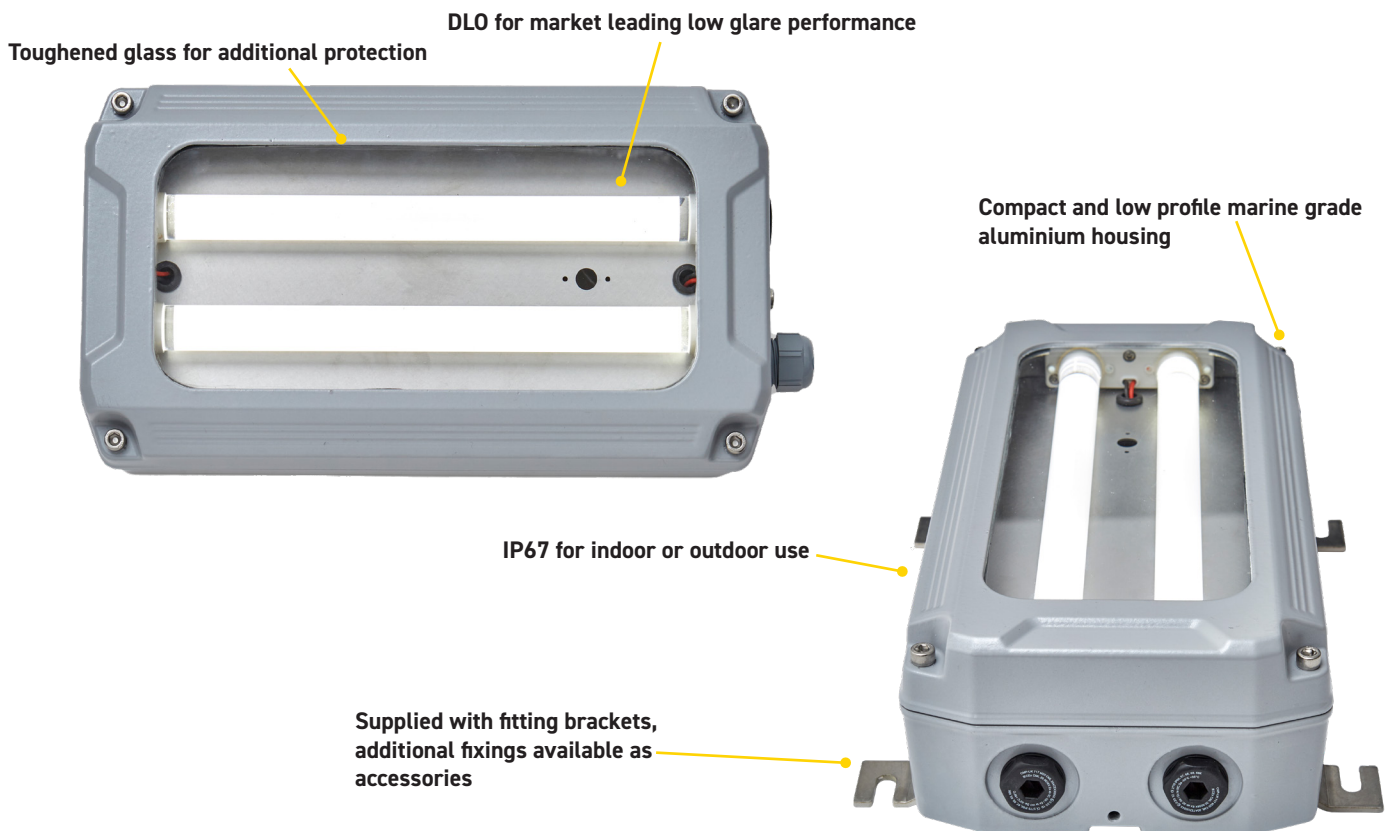

## PRODUCT INFORMATION

The LBX LED Bulkhead is a compact, versatile, and robust light ideal for safely illuminating walkways, steps and entrances within hazardous areas. ATEX, IECEx and UKCA certified for safe use in Zones 1/21, all models in the range feature Wolf's unique, patented Directional Linear Optics (DLO) technology, which means the beam can be directed exactly where needed, with no light overspill or wasted light, and there's low glare - even when installed at eye level.

### LIGHT OUTPUT

Directional Linear Optics (DLO) technology ensures low glare, even when installed at eye level  
Available with a 90° beam angle as standard (110° also available upon request)  
Different versions offer a range of light output from 1,086 to 1,629 lumens

### CERTIFICATIONS/SPECIFICATIONS

ATEX, IECEx and UKCA certified for gas Zone 1 and Dust Zone 21  
Versions with extremely wide operating temperatures available -50°C to +65°C make the LBX Bulkhead suitable for even the most inhospitable of regions  
An IP67 rating means the LBX Bulkhead is suitable for both indoor and outdoor use

### FEATURES

Simple design ensures quick and easy installation and maintenance  
Four gland apertures (2x each end) to support through wiring arrangements  
Available as 110V and 230V versions  
Robust and durable, cast aluminium body with toughened glass ensure long life and resistance to damage  
Ultra long life LEDs - configured to give 100,000+ hours life  
5 year warranty  
IES files available upon request