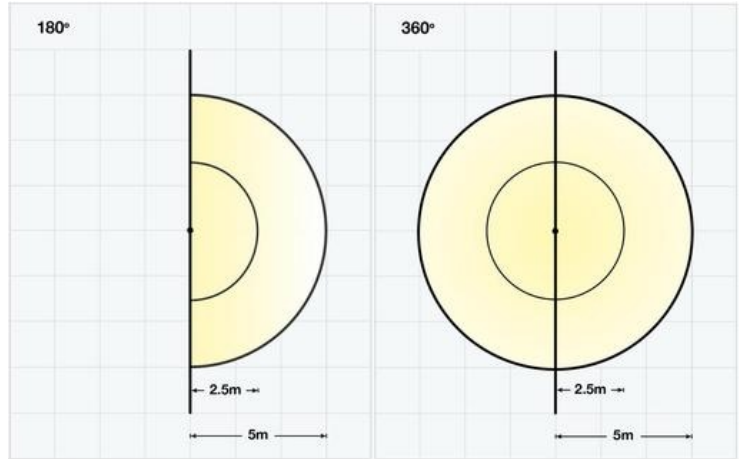

Product Dimensions

Light Output

2 x 36W 180° or 4 x 36W 360°

Peak luminous intensity at 2.5m 190 lux, at 5m 50 lux

Version: SL017 Issue 8 DF434

Wolf[®]

Wolf Safety Lamp Company, Saxon Road Works, Sheffield, S8 0YA, UK