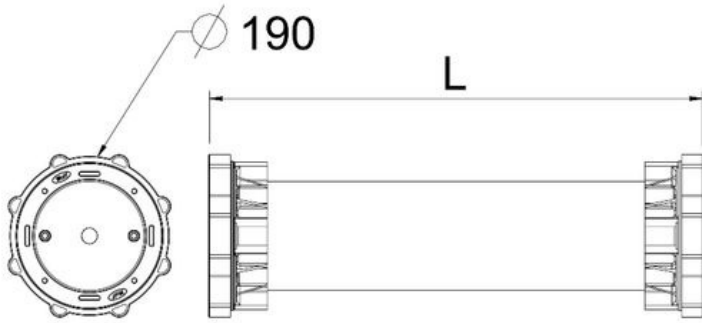

Certifications

1180

Technical Specification

Product Reference		LL-500			
Product Description		LinkEx™ Portable Fluorescent Leadlamp			
Code		II 2 GD Ex emb IIC T3/T4 Ex tD A21 IP66/67/68 T100°C II 2 GD Ex embd IIC T3/T4 Ex tD A21 IP66 T100°C (Linkable)			
Type of Protection		"e" increased safety, "m" encapsulation, "d" flameproof			
Area of Classification (Gas)		Zones 1 & 2, Gas Groups IIA, IIB, IIC			
Temperature Class (Gas)		T3			
Area of Classification (Dust)		Zones 21 & 22			
Max Surface Temp (Dust)		100°C			
Ambient Temperature		2 x CFL Unit: (-20°C to +44°C) 4 x CFL Unit: (-20°C to +35°C)			
Certificate		SIRA08ATEX3098, IECEx SIR 10.0121			
Enclosure		Polymer			
Lens		Polycarbonate with Anti-Static Coating			
Beam Type		Wide Angle White Area Light High Output, High Efficiency, Low Glare			
Light Source:	Type	Standard 2G11 CFL Compact Fluorescent			
	Life	Up to 10,000 hrs			
	Power	2 x 36W			4 x 36W
		Standard	360°	Emergency	Standard
	Typical Consumption	62W		70W	124W
	Output	5800lm			11600lm
Voltage:	220-254V AC/DC	✓	-	-	-
	110-130V AC/DC	✓	-	✓	✓
	24-28V AC/DC	✓	✓	-	-
Weight		4.1kg	4.6kg	4.3kg	5.5kg
Length		0.58m	0.84m		0.82m
Ingress Protection		IP66/67/68 (3M for 30 Minutes)			

Product Dimensions

Light Output

2 x 36W 180° or 4 x 36W 360°

Peak luminous intensity at 2.5m 190 lux, at 5m 50 lux

Version: SL017 Issue 8 DF434

Wolf[®]

Wolf Safety Lamp Company, Saxon Road Works, Sheffield, S8 0YA, UK